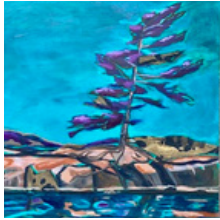

Dick Weber

Wendy Wilson