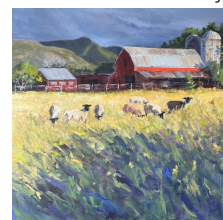

Michele Kelly

Nancy Long