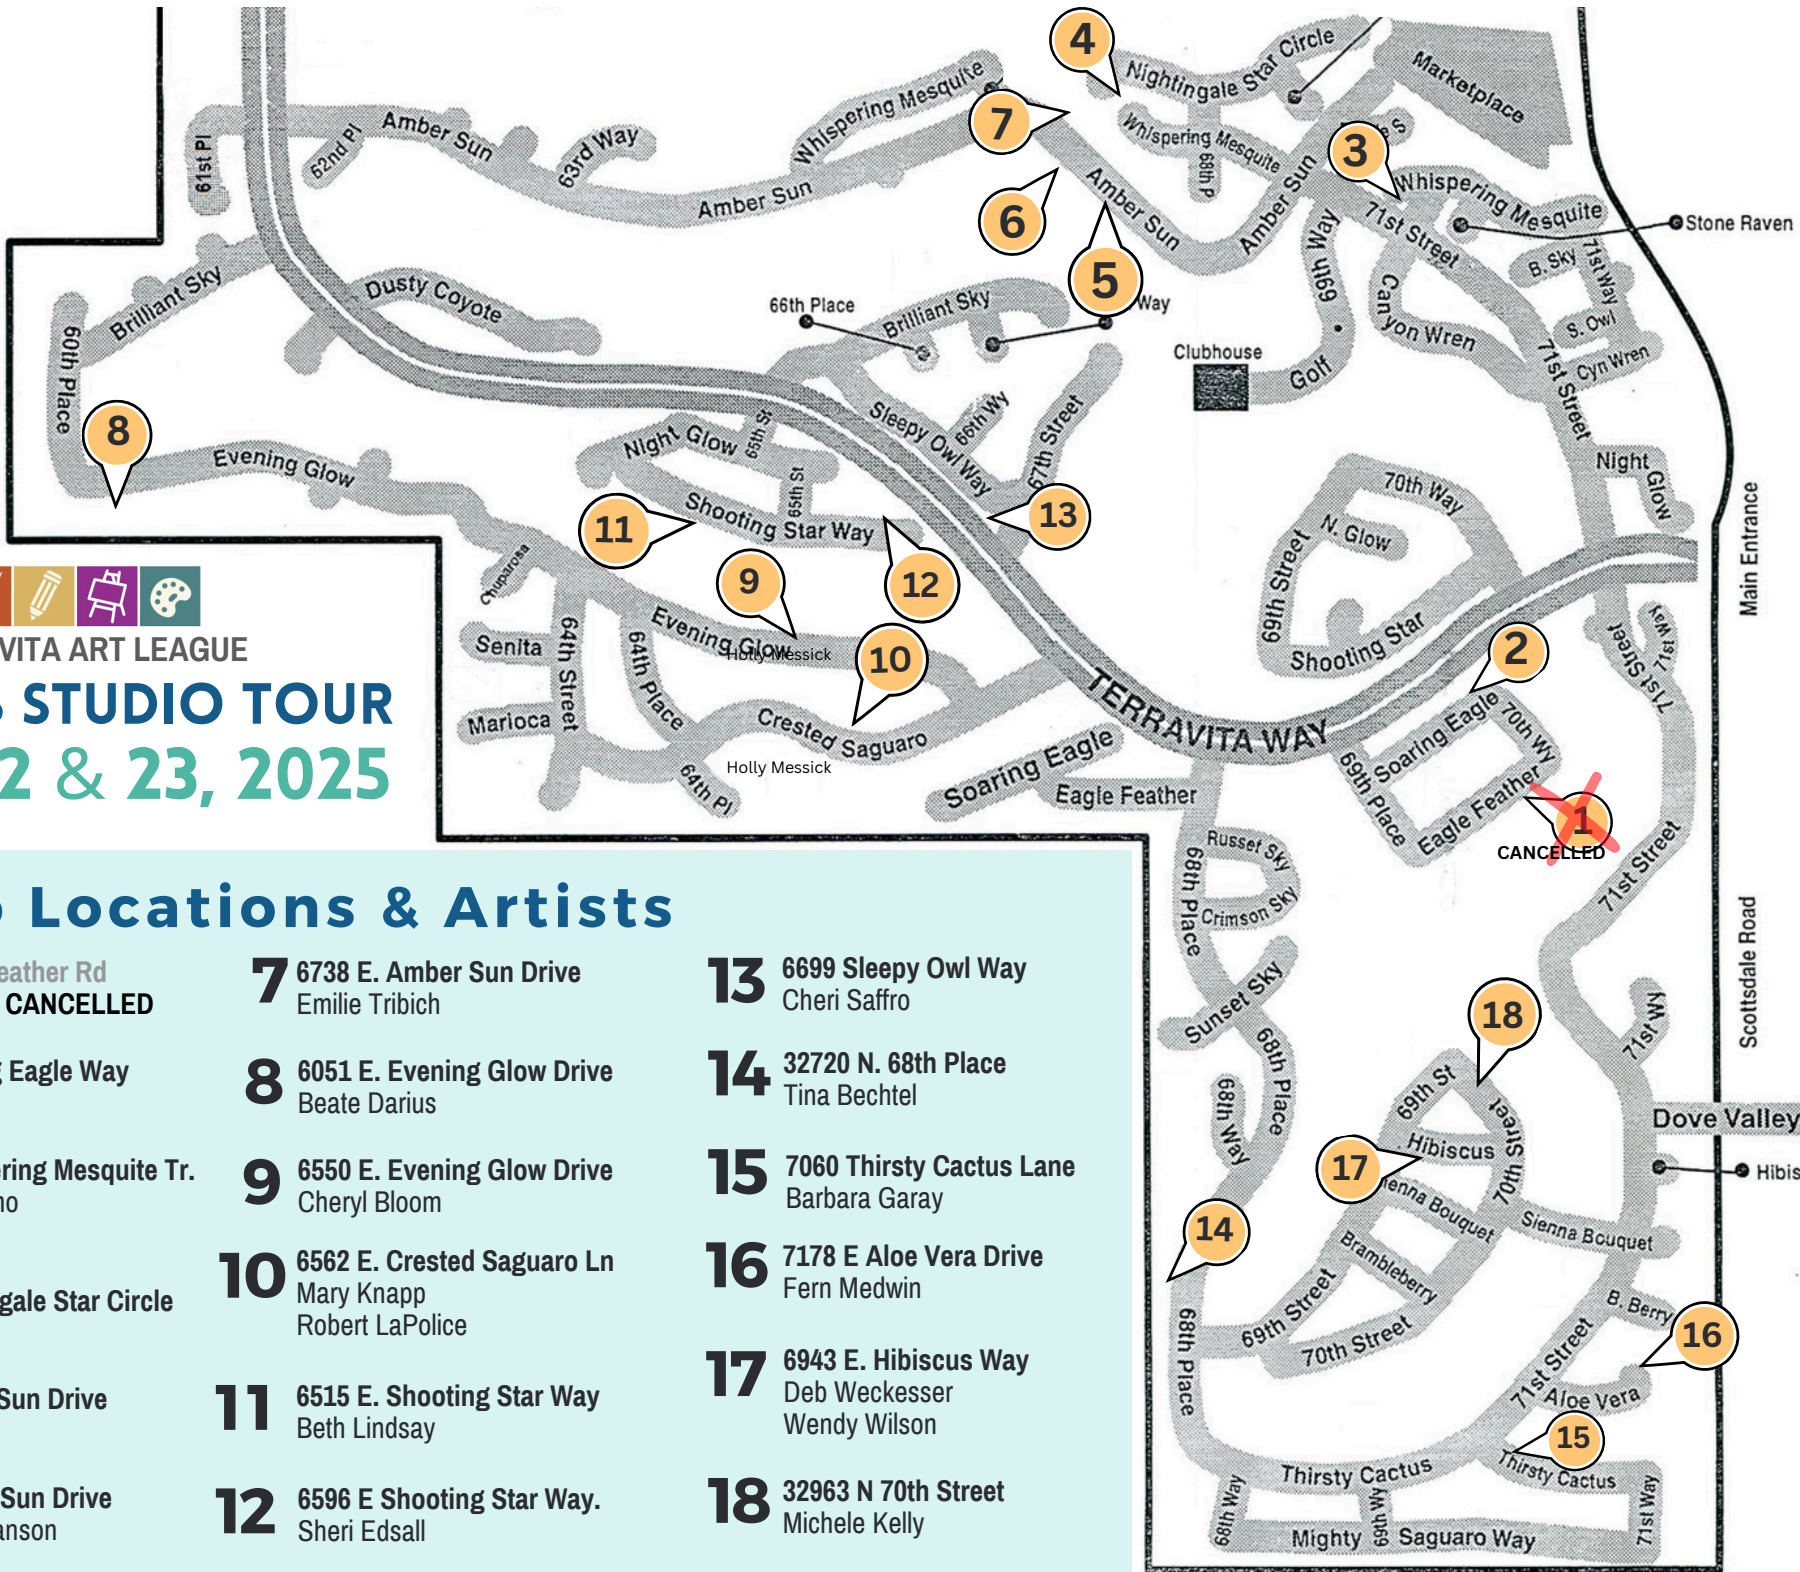

TERRAVITA ART LEAGUE
Presents

RESIDENT ARTISTS 2025 STUDIO TOUR

SATURDAY, MARCH 22ND, 10AM TO 5PM
SUNDAY, MARCH 23RD, 12PM TO 5PM

Tina Bechtel

Cheryl Bloom

Beate Darius

Jarrett DeMartino

Sheri Edsall

TERRAVITA ART LEAGUE

ARTISTS STUDIO TOUR MAR 22 & 23, 2025

Studio Locations & Artists

- | | | |
|---|---|---|
| 1 7035 E Eagle Feather Rd
Jennifer Nicolai CANCELLED | 7 6738 E. Amber Sun Drive
Emilie Tribich | 13 6699 Sleepy Owl Way
Cheri Saffro |
| 2 7046 E Soaring Eagle Way
Judy Samotny | 8 6051 E. Evening Glow Drive
Beate Darius | 14 32720 N. 68th Place
Tina Bechtel |
| 3 6945 E Whispering Mesquite Tr.
Jarrett DeMartino
Wendy Klein | 9 6550 E. Evening Glow Drive
Cheryl Bloom | 15 7060 Thirsty Cactus Lane
Barbara Garay |
| 4 6755 E Nightingale Star Circle
Holly Messick | 10 6562 E. Crested Saguaro Ln
Mary Knapp
Robert LaPolice | 16 7178 E Aloe Vera Drive
Fern Medwin |
| 5 6759 E Amber Sun Drive
Sue Lewis | 11 6515 E. Shooting Star Way
Beth Lindsay | 17 6943 E. Hibiscus Way
Deb Weckesser
Wendy Wilson |
| 6 6743 E. Amber Sun Drive
Debra Hetzel Hanson | 12 6596 E Shooting Star Way.
Sheri Edsall | 18 32963 N 70th Street
Michele Kelly |