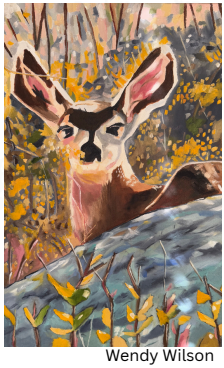

Holly Messick

Wendy Wilson

TERRAVITA ART LEAGUE